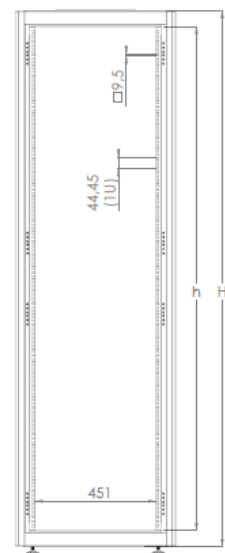

### Abstract

DIGITUS<sup>®</sup> Unmounted Network Cabinets, 600 mm width - 600, 800 mm depth, unmounted flat-pack delivery

## Flat-Pack Delivery

	x 1 pcs.		x 1 pcs.		x 2 pcs.		x 12 pcs.
	x 1 pcs.		x 1 pcs.		x 4 pcs.		x 24 pcs.
	x 2 pcs.						x 12 pcs.
							x 4 pcs.

## Product Number Information

DN-19 22U-6/6-EC	22U network cabinet, unmounted, 1121x600x600 mm, color grey (RAL 7035)
DN-19 22U-6/6-EC-B	22U network cabinet, unmounted, 1121x600x600 mm, color black (RAL 9005)
DN-19 32U-6/6-EC	32U network cabinet, unmounted, 1565x600x600 mm, color grey (RAL 7035)
DN-19 32U-6/6-EC-B	32U network cabinet, unmounted, 1565x600x600 mm, color black (RAL 9005)
DN-19 42U-6/6-EC	42U network cabinet, unmounted, 2010x600x600 mm, color grey (RAL 7035)
DN-19 42U-6/6-EC-B	42U network cabinet, unmounted, 2010x600x600 mm, color black (RAL 9005)
DN-19 22U-6/8-EC	22U network cabinet, unmounted, 1121x600x800 mm, color grey (RAL 7035)
DN-19 22U-6/8-EC-B	22U network cabinet, unmounted, 1121x600x800 mm, color black (RAL 9005)
DN-19 32U-6/8-EC	32U network cabinet, unmounted, 1565x600x800 mm, color grey (RAL 7035)
DN-19 32U-6/8-EC-B	32U network cabinet, unmounted, 1565x600x800 mm, color black (RAL 9005)
DN-19 42U-6/8-EC	42U network cabinet, unmounted, 2010x600x800 mm, color grey (RAL 7035)
DN-19 42U-6/8-EC-B	42U network cabinet, unmounted, 2010x600x800 mm, color black (RAL 9005)

## Technical Drawings

FRONT VIEW

SIDE VIEW

REAR VIEW

TOP VIEW

BOTTOM VIEW

MAX/STD/MIN/EQUIPMENT  
MOUNTING DISTANCE

DIMENSIONS  
IN  
WIDTH HEIGHT