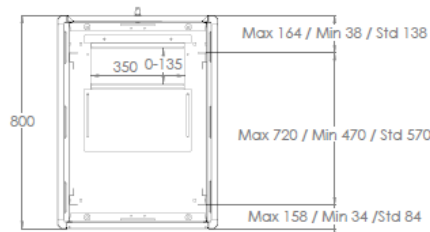

## Product Number Information

DN-19 22U-6/6-EC	22U network cabinet, unmounted, 1121x600x600 mm, color grey (RAL 7035)
DN-19 22U-6/6-EC-B	22U network cabinet, unmounted, 1121x600x600 mm, color black (RAL 9005)
DN-19 32U-6/6-EC	32U network cabinet, unmounted, 1565x600x600 mm, color grey (RAL 7035)
DN-19 32U-6/6-EC-B	32U network cabinet, unmounted, 1565x600x600 mm, color black (RAL 9005)
DN-19 42U-6/6-EC	42U network cabinet, unmounted, 2010x600x600 mm, color grey (RAL 7035)
DN-19 42U-6/6-EC-B	42U network cabinet, unmounted, 2010x600x600 mm, color black (RAL 9005)
DN-19 22U-6/8-EC	22U network cabinet, unmounted, 1121x600x800 mm, color grey (RAL 7035)
DN-19 22U-6/8-EC-B	22U network cabinet, unmounted, 1121x600x800 mm, color black (RAL 9005)
DN-19 32U-6/8-EC	32U network cabinet, unmounted, 1565x600x800 mm, color grey (RAL 7035)
DN-19 32U-6/8-EC-B	32U network cabinet, unmounted, 1565x600x800 mm, color black (RAL 9005)
DN-19 42U-6/8-EC	42U network cabinet, unmounted, 2010x600x800 mm, color grey (RAL 7035)
DN-19 42U-6/8-EC-B	42U network cabinet, unmounted, 2010x600x800 mm, color black (RAL 9005)

## Technical Drawings

FRONT VIEW

SIDE VIEW

REAR VIEW

TOP VIEW

BOTTOM VIEW

MAX/STD/MIN/EQUIPMENT  
MOUNTING DISTANCE

DIMENSIONS  
IN  
WIDTH HEIGHT