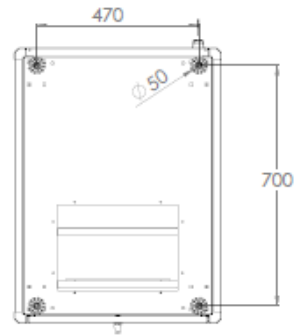

## Product Number Information

DN-19 22U-6/6-EC	22U network cabinet, unmounted, 1121x600x600 mm, color grey (RAL 7035)
DN-19 22U-6/6-EC-B	22U network cabinet, unmounted, 1121x600x600 mm, color black (RAL 9005)
DN-19 32U-6/6-EC	32U network cabinet, unmounted, 1565x600x600 mm, color grey (RAL 7035)
DN-19 32U-6/6-EC-B	32U network cabinet, unmounted, 1565x600x600 mm, color black (RAL 9005)
DN-19 42U-6/6-EC	42U network cabinet, unmounted, 2010x600x600 mm, color grey (RAL 7035)
DN-19 42U-6/6-EC-B	42U network cabinet, unmounted, 2010x600x600 mm, color black (RAL 9005)
DN-19 22U-6/8-EC	22U network cabinet, unmounted, 1121x600x800 mm, color grey (RAL 7035)
DN-19 22U-6/8-EC-B	22U network cabinet, unmounted, 1121x600x800 mm, color black (RAL 9005)
DN-19 32U-6/8-EC	32U network cabinet, unmounted, 1565x600x800 mm, color grey (RAL 7035)
DN-19 32U-6/8-EC-B	32U network cabinet, unmounted, 1565x600x800 mm, color black (RAL 9005)
DN-19 42U-6/8-EC	42U network cabinet, unmounted, 2010x600x800 mm, color grey (RAL 7035)
DN-19 42U-6/8-EC-B	42U network cabinet, unmounted, 2010x600x800 mm, color black (RAL 9005)

## Technical Drawings

FRONT VIEW

SIDE VIEW

REAR VIEW

TOP VIEW

BOTTOM VIEW

MAX/STD/MIN/EQUIPMENT  
MOUNTING DISTANCE

DIMENSIONS  
IN  
WIDTH HEIGHT