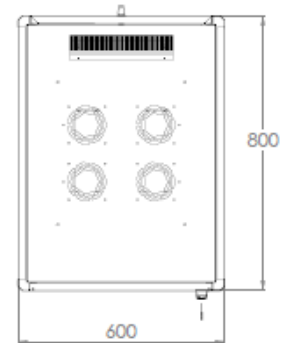

## Product Number Information

DN-19 22U-6/6-EC	22U network cabinet, unmounted, 1121x600x600 mm, color grey (RAL 7035)
DN-19 22U-6/6-EC-B	22U network cabinet, unmounted, 1121x600x600 mm, color black (RAL 9005)
DN-19 32U-6/6-EC	32U network cabinet, unmounted, 1565x600x600 mm, color grey (RAL 7035)
DN-19 32U-6/6-EC-B	32U network cabinet, unmounted, 1565x600x600 mm, color black (RAL 9005)
DN-19 42U-6/6-EC	42U network cabinet, unmounted, 2010x600x600 mm, color grey (RAL 7035)
DN-19 42U-6/6-EC-B	42U network cabinet, unmounted, 2010x600x600 mm, color black (RAL 9005)
DN-19 22U-6/8-EC	22U network cabinet, unmounted, 1121x600x800 mm, color grey (RAL 7035)
DN-19 22U-6/8-EC-B	22U network cabinet, unmounted, 1121x600x800 mm, color black (RAL 9005)
DN-19 32U-6/8-EC	32U network cabinet, unmounted, 1565x600x800 mm, color grey (RAL 7035)
DN-19 32U-6/8-EC-B	32U network cabinet, unmounted, 1565x600x800 mm, color black (RAL 9005)
DN-19 42U-6/8-EC	42U network cabinet, unmounted, 2010x600x800 mm, color grey (RAL 7035)
DN-19 42U-6/8-EC-B	42U network cabinet, unmounted, 2010x600x800 mm, color black (RAL 9005)

## Technical Drawings

FRONT VIEW

SIDE VIEW

REAR VIEW

TOP VIEW

BOTTOM VIEW

MAX/STD/MIN/EQUIPMENT  
MOUNTING DISTANCE

DIMENSIONS  
IN  
WIDTH HEIGHT